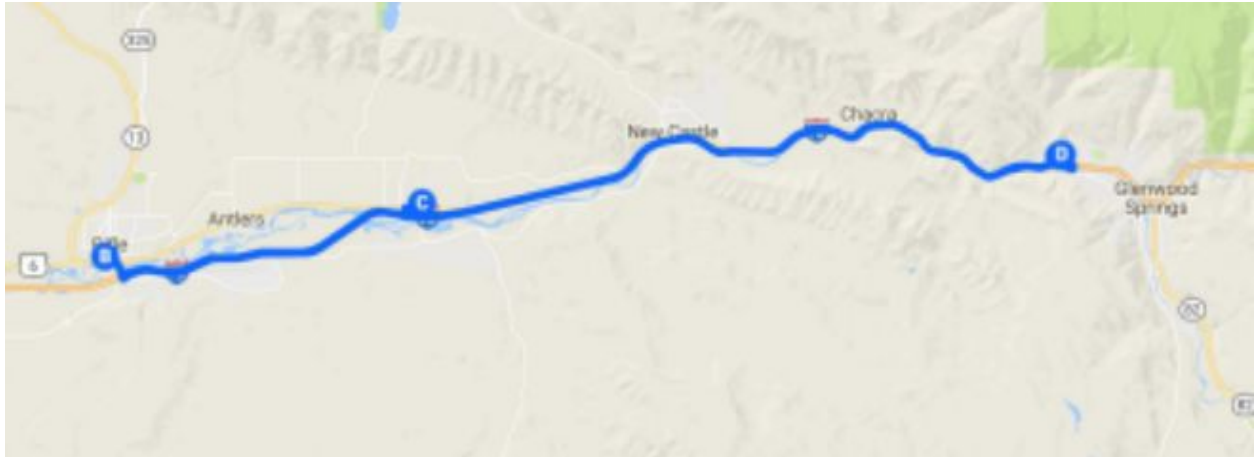

Rifle/Silt Bus Route 2018/2019

Bus stops:

- 1) Depart TRCS- 6:45 AM/3:35 PM
- 2) Brenden Theater Rifle- 7:15 AM/4:25 PM
- 3) Flying Eagle Park Silt- 7:30 AM/4:00 PM
- 4) Arrive TRCS- 8:10 AM/5:00 PM