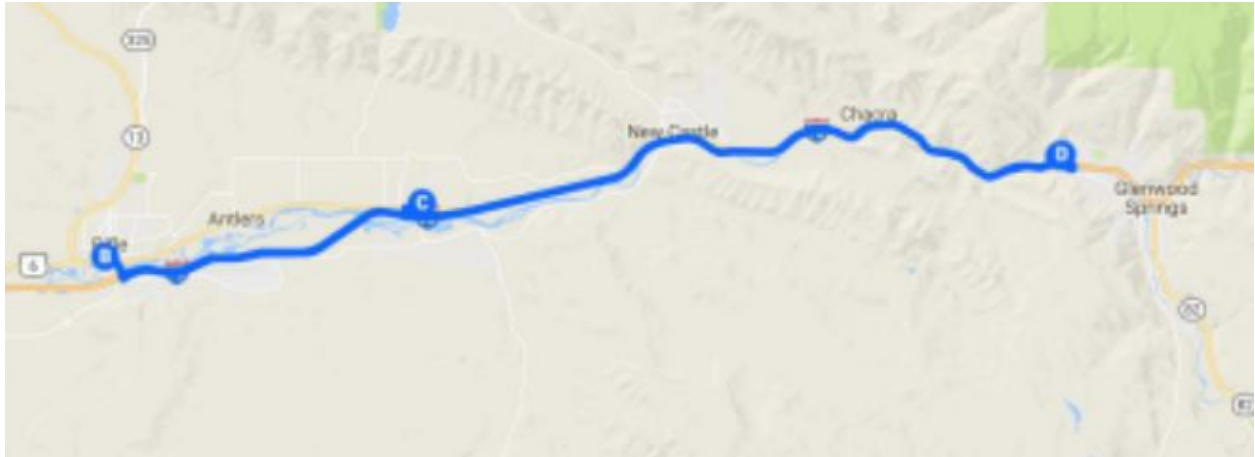

## Rifle/Silt Bus Route 2018/2019

### Bus stops:

- 1) Depart TRCS- 6:45 AM/3:35 PM
- 2) Brenden Theater Rifle- 7:15 AM/4:25 PM
- 3) Flying Eagle Park Silt- 7:30 AM/4:00 PM
- 4) Newcastle Library- 7:40 AM/3:50 PM
- 5) Arrive TRCS- 8:10 AM/5:00 PM