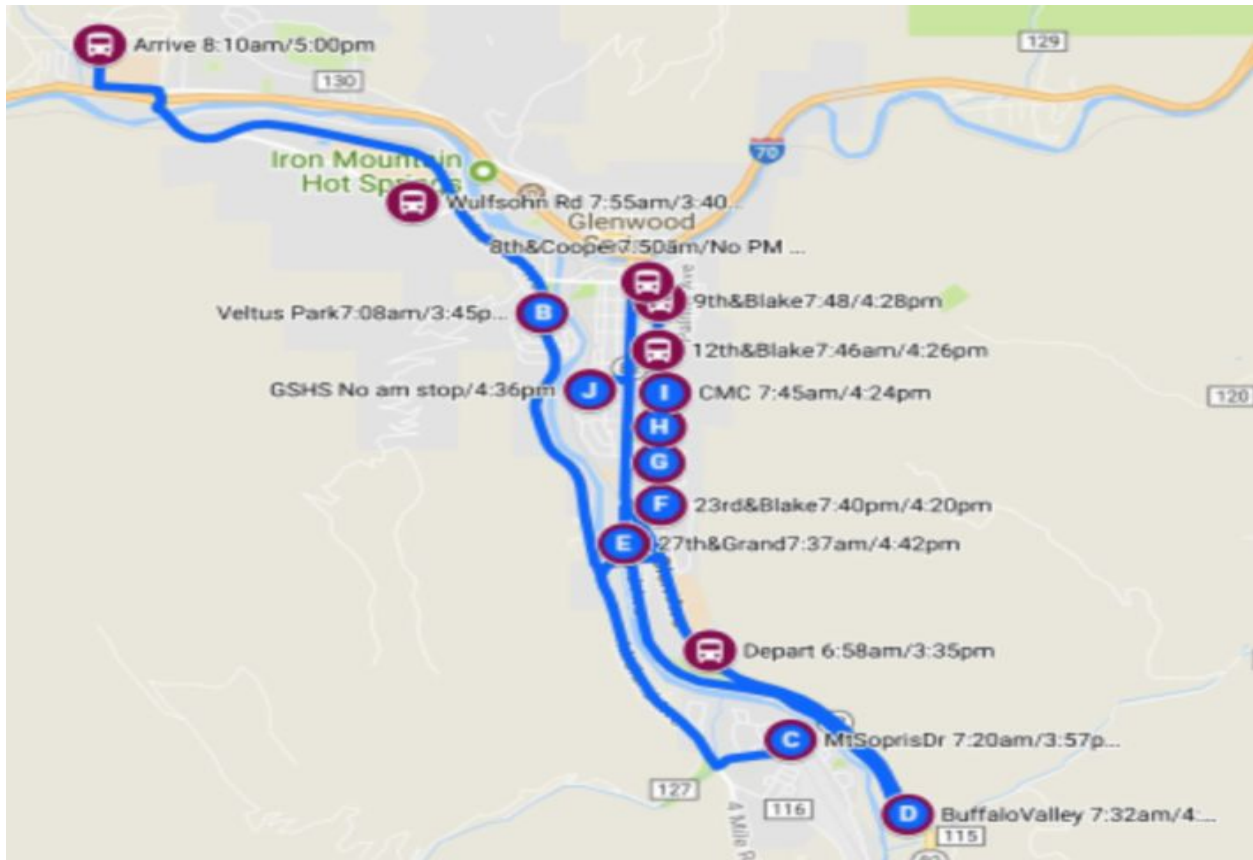

## Glenwood Springs Route- 2018/2019

### Bus stop times:

- 1) Depart TRCS at 6:58 AM/3:35 PM
- 2) Veltus Park (Orchard Church gravel pull out)- 7:08 AM/3:45 PM
- 3) Mt Sopris Drive(Sullivan Park)- 7:20 AM/3:57 PM
- 4) Buffalo Valley (82 and CR 154 intersection/congregate near bike path away from 82)- 7:32 AM/4:07 PM
- 5) 27th and Grand (A&B Bank) 7:37 AM/4:20 PM
- 6) 23rd and Blake (Defiance Church)- 7:40 PM/4:20 PM
- 7) Valley View Hospital (SW end of hospital campus)- 7:42 AM/4:22 PM
- 8) Sayre Park- 7:44 AM/4:23 PM
- 9) CMC (Blake Street campus)- 7:45 AM/4:24 PM
- 10) 12th and Blake- 7:46 AM/4:26 PM
- 11) 9th and Blake- 7:48 AM/4:28 PM
- 12) 8th and Cooper- 7:50 AM/No PM stop
- 13) Wulfsohn Road/Flat top drive (near apartments and Wells Fargo)- 7:55 AM/3:40 PM
- 14) GSHS- No AM stop/4:36 PM
- 15) Arrive TRCS 8:10 AM/5:00 PM