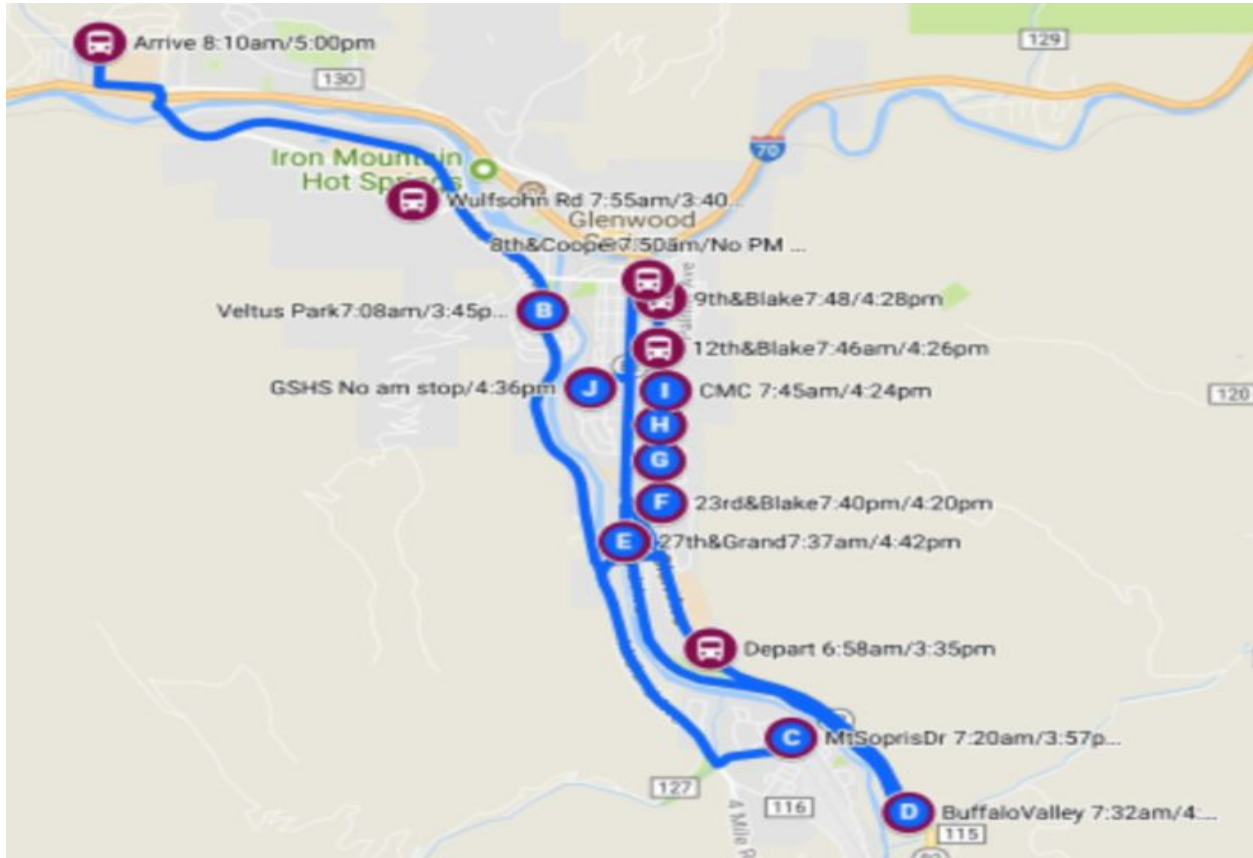

Glenwood Springs Route- 2018/2019

Bus stop times:

- 1) Depart TRCS at 6:58 AM/3:35 PM
- 2) Veltus Park (Orchard Church gravel pull out)- 7:08 AM/3:45 PM
- 3) Mt Sopris Drive(Sullivan Park)- 7:20 AM/3:57 PM
- 4) Buffalo Valley (82 and CR 154 intersection/congregate near bike path away from 82)- 7:28AM/4:07 PM
- 5) 27th and Grand (A&B Bank) 7:37 AM/4:20 PM
- 6) 23rd and Blake (Defiance Church)- 7:40 PM/4:20 PM
- 7) Valley View Hospital (SW end of hospital campus)- 7:42 AM/4:22 PM
- 8) Sayre Park- 7:44 AM/4:23 PM
- 9) CMC (Blake Street campus)- 7:45 AM/4:24 PM
- 10) 12th and Blake- 7:46 AM/4:26 PM
- 11) 9th and Blake- 7:48 AM/4:28 PM
- 12) 8th and Cooper- 7:50 AM/No PM stop
- 13) Wulfsohn Road/Flat top drive (near apartments and Wells Fargo)- 7:55 AM/3:40 PM
- 14) GSHS- 7:33/4:36 PM
- 15) Arrive TRCS 8:10 AM/5:00 PM