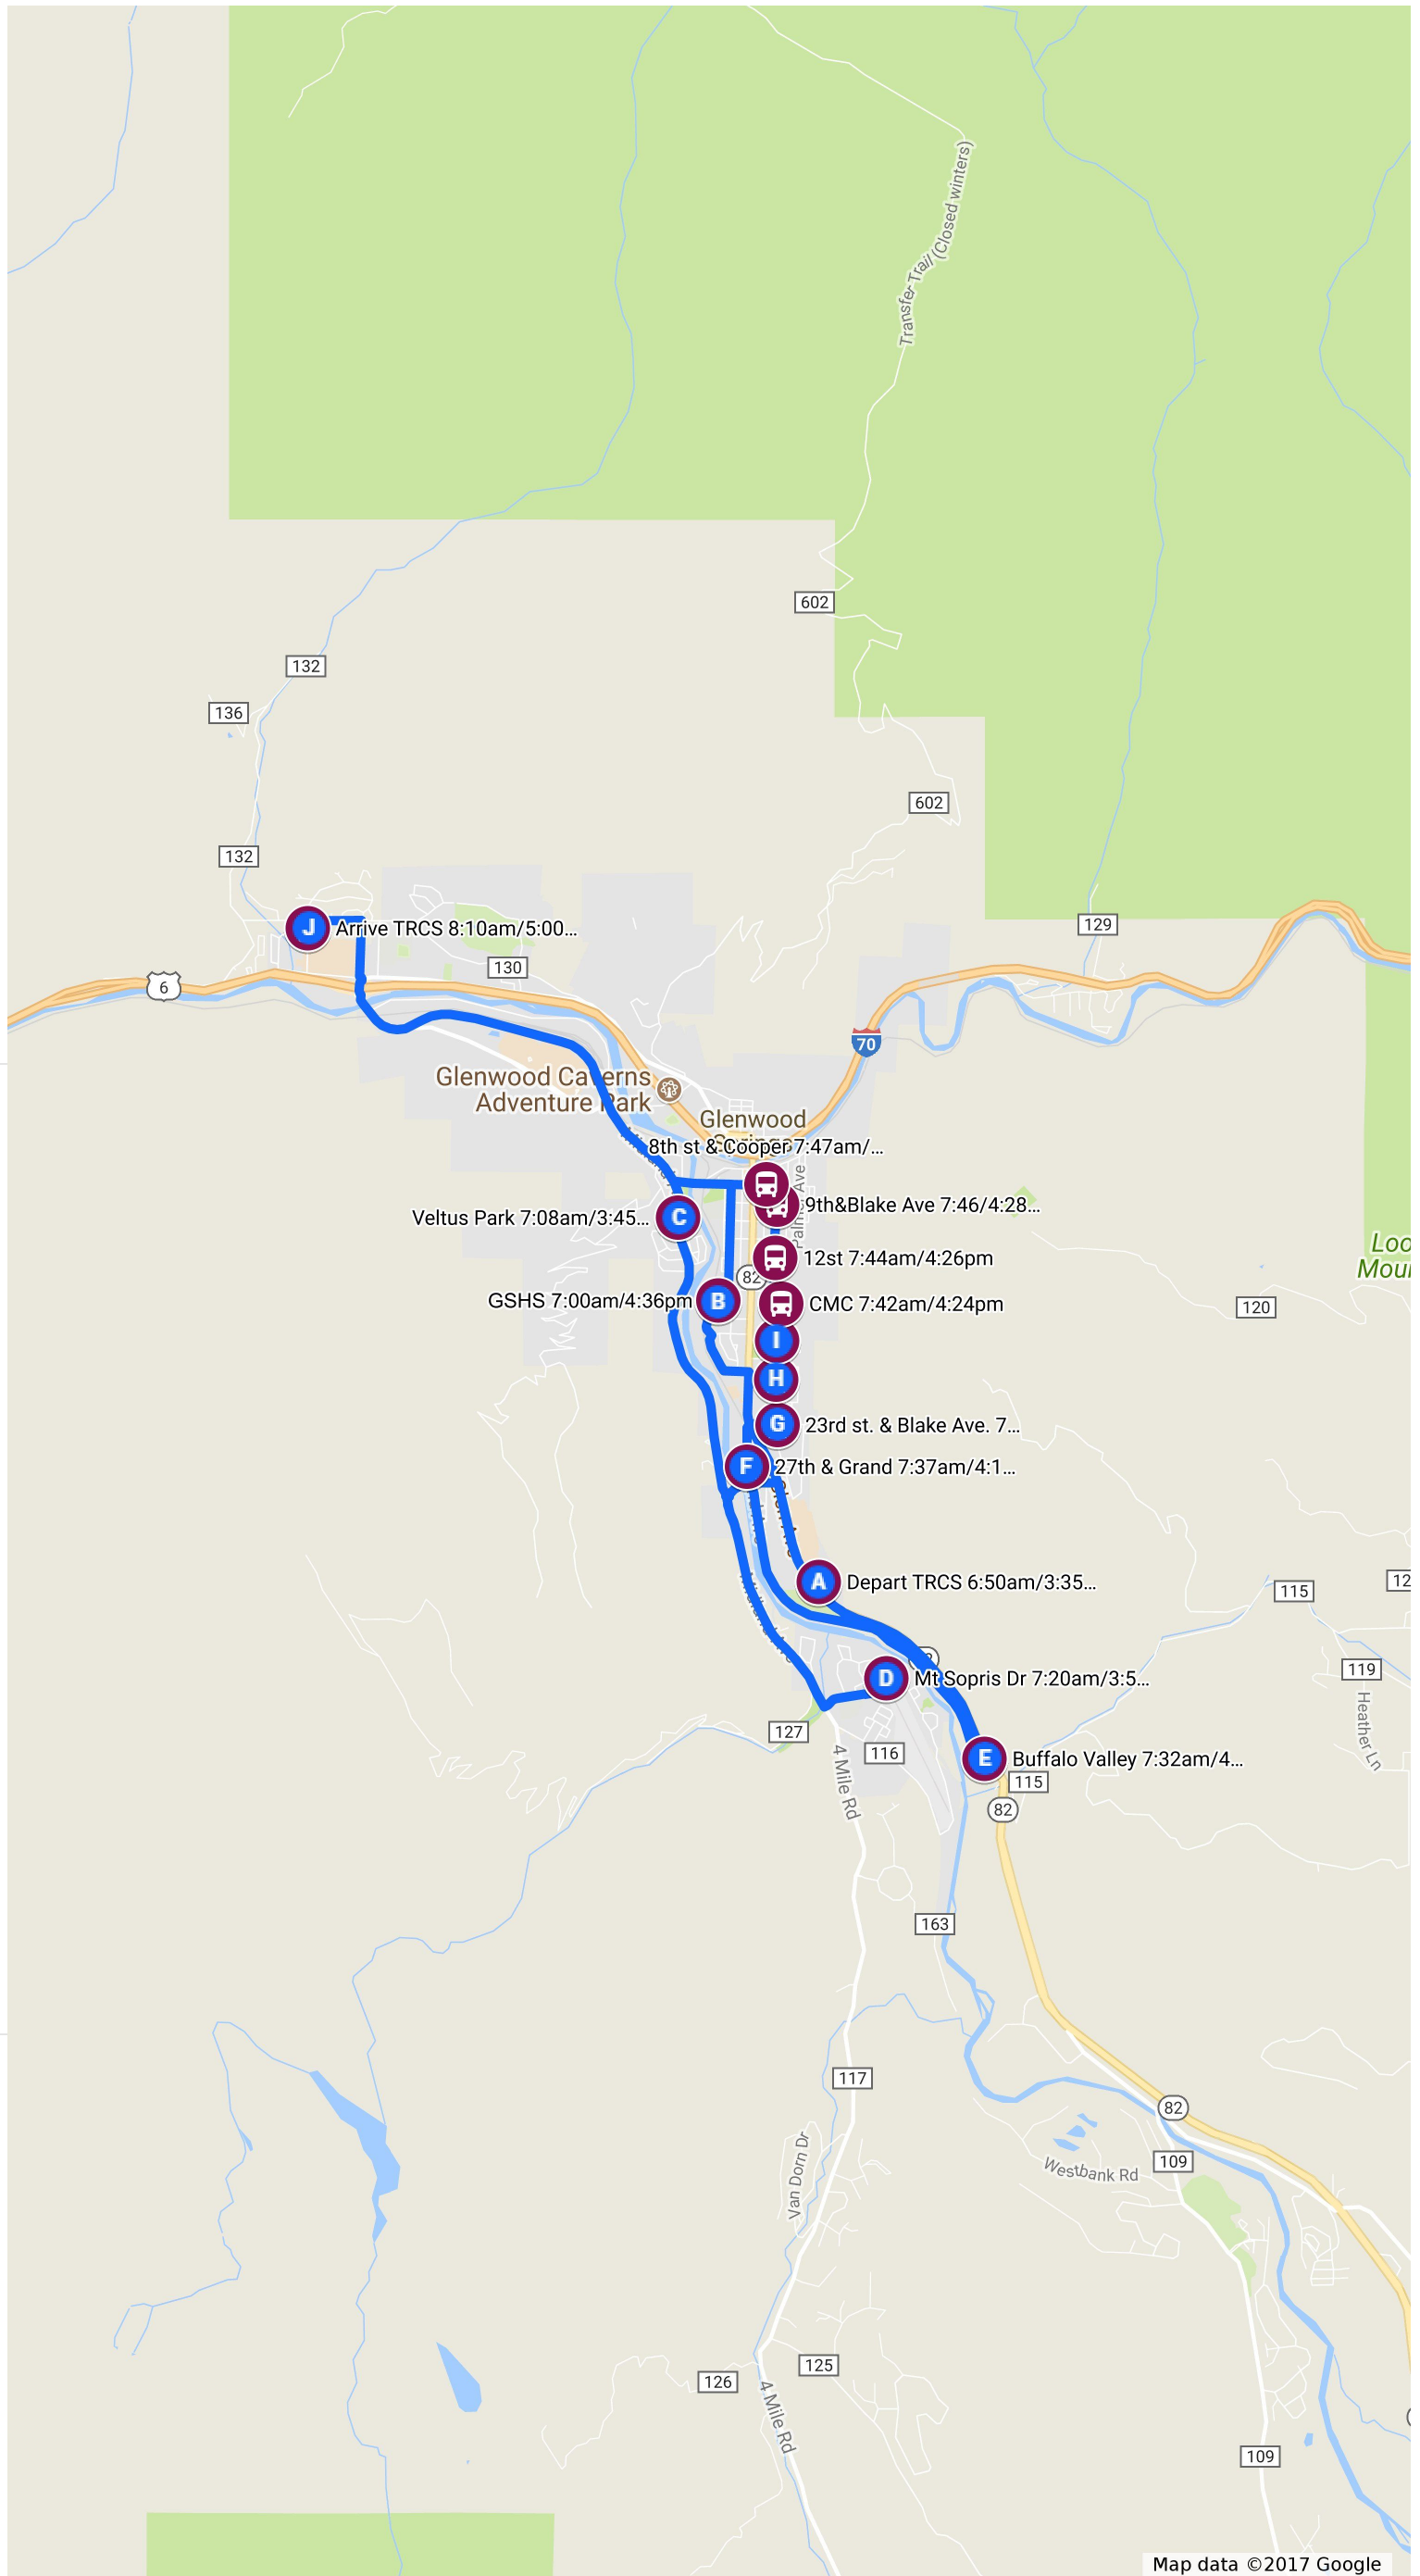

Glenwood Route 2017/2018 Aug-Dec

Bus Stop times

Depart TRCS 6:50am/3:35pm

GSHS 7:00am/4:36pm

Veltus Park 7:08am/3:45pm

Mt Sopris Dr 7:20am/3:57pm

Buffalo Valley 7:32am/4:07pm

27th & Grand 7:37am/4:17pm

23rd st. & Blake Ave.

7:38am/4:20pm

V.V.Hospital 7:40am/4:22pm

Sayre Park 7:41 am/4:23pm

CMC 7:42am/4:24pm

12st 7:44am/4:26pm

9th&Blake Ave 7:46/4:28pm

8th st & Cooper

7:47am/4:29pm

Arrive TRCS 8:10am/5:00pm

Directions from Depart TRCS

6:50am to 276-398 Storm King Rd, Glenwood Springs, CO 81601, USA

Depart TRCS 6:50am

GSHS 7:00am/4:36pm

Veltus Park 7:08am/3:45pm

Mt Sopris Dr 7:20am/3:57pm

Buffalo Valley 7:32am/4:07pm

27th & Grand 7:37am/4:17pm

23rd st. & Blake Ave.

7:38am/4:20pm

V.V.Hospital 7:40am/4:22pm

Sayre Park 7:41 am/4:23pm

276-398 Storm King Rd,
Glenwood Springs, CO 81601,
USA

This route is effective August 28th, 2017 through December 2017